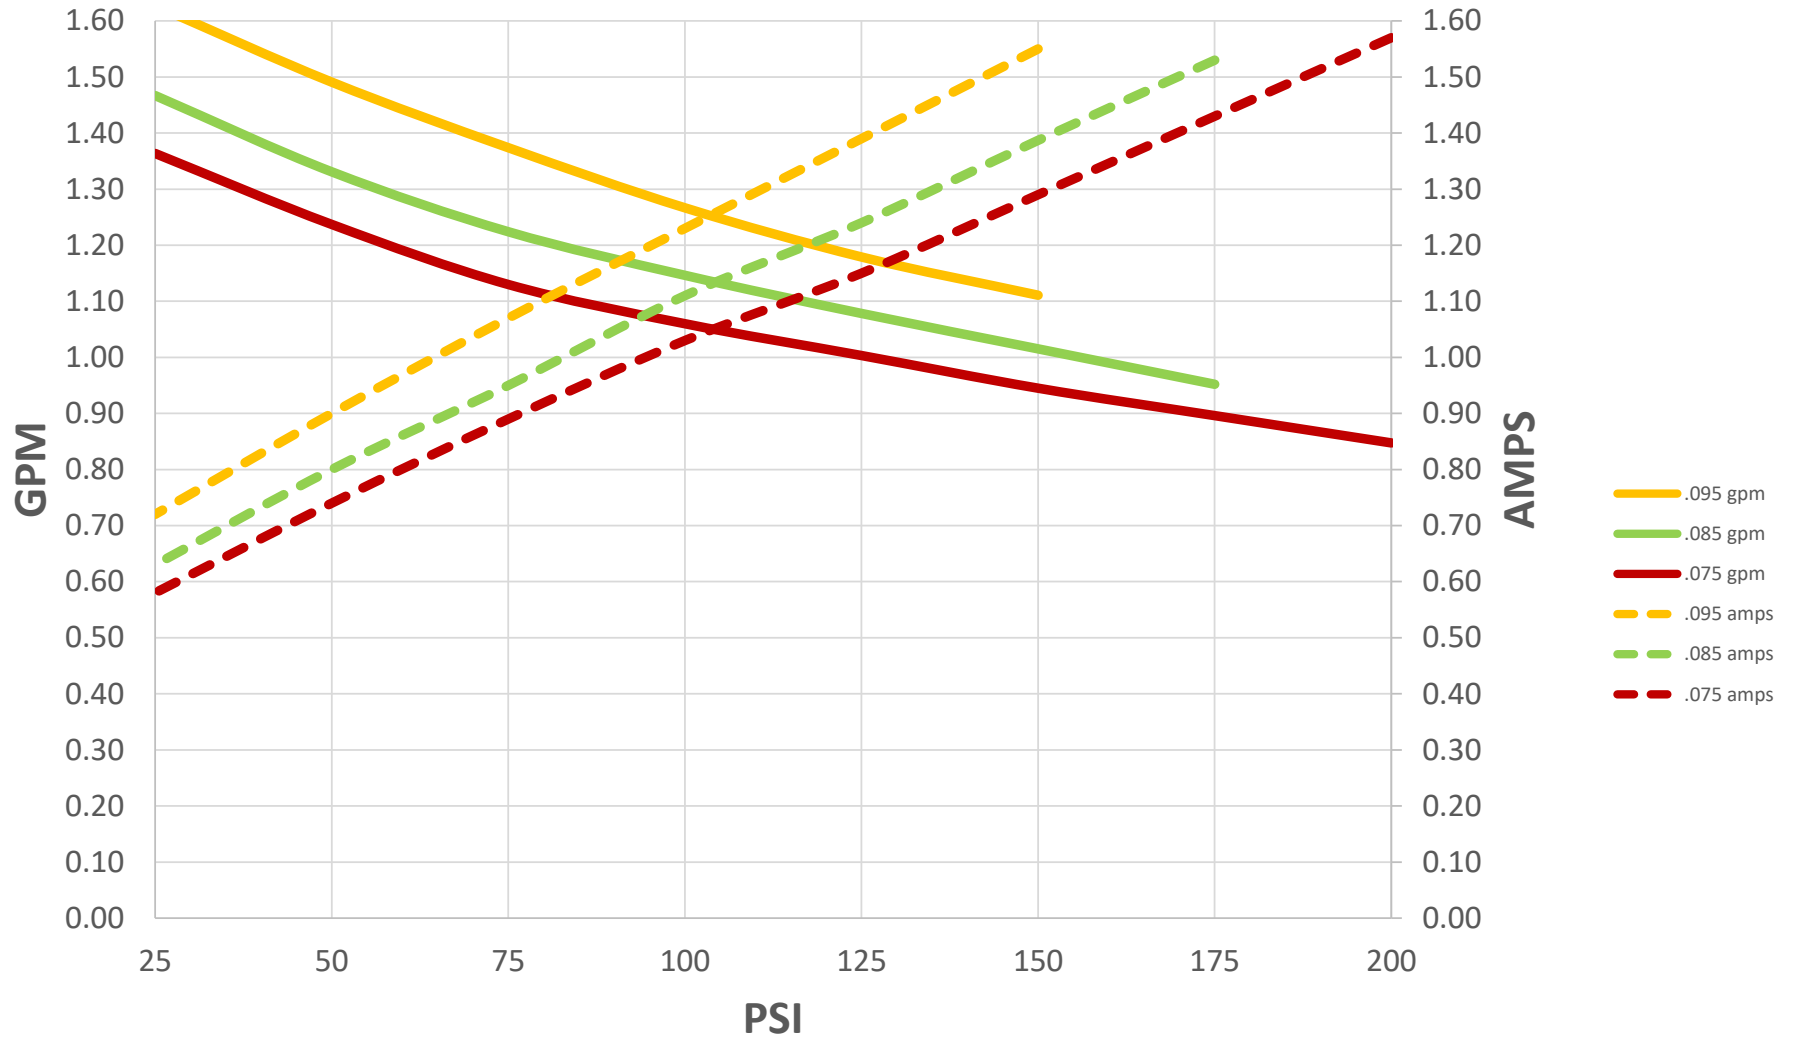

112T-120V PMDC Performance

Data recorded pumping water at room temperature and rectified 115VAC power. Performance will vary with voltage fluctuations, application, and mfg tolerances. Copyright Pumptec Inc. 2020