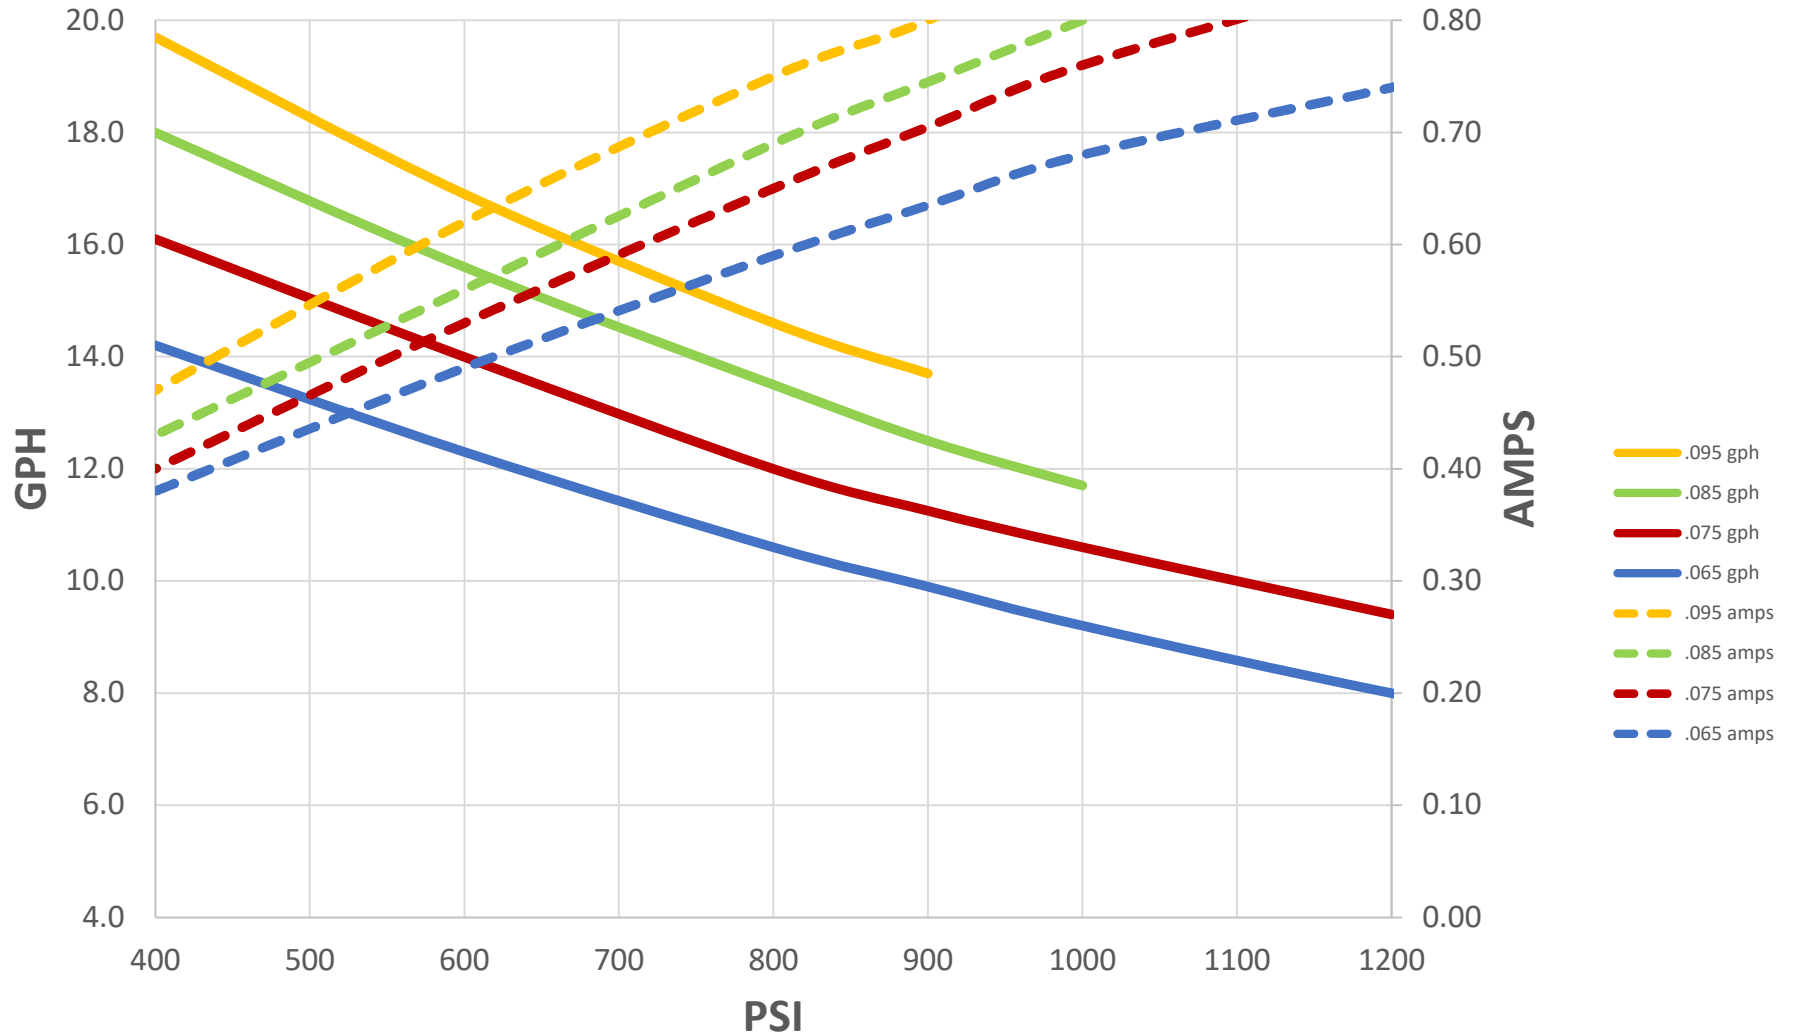

107SS-230V PMDC Performance

Data recorded pumping water at room temperature and rectified 230VAC power. Performance will vary with voltage fluctuations, application, and mfg tolerances. Copyright Pumptec Inc. 2020