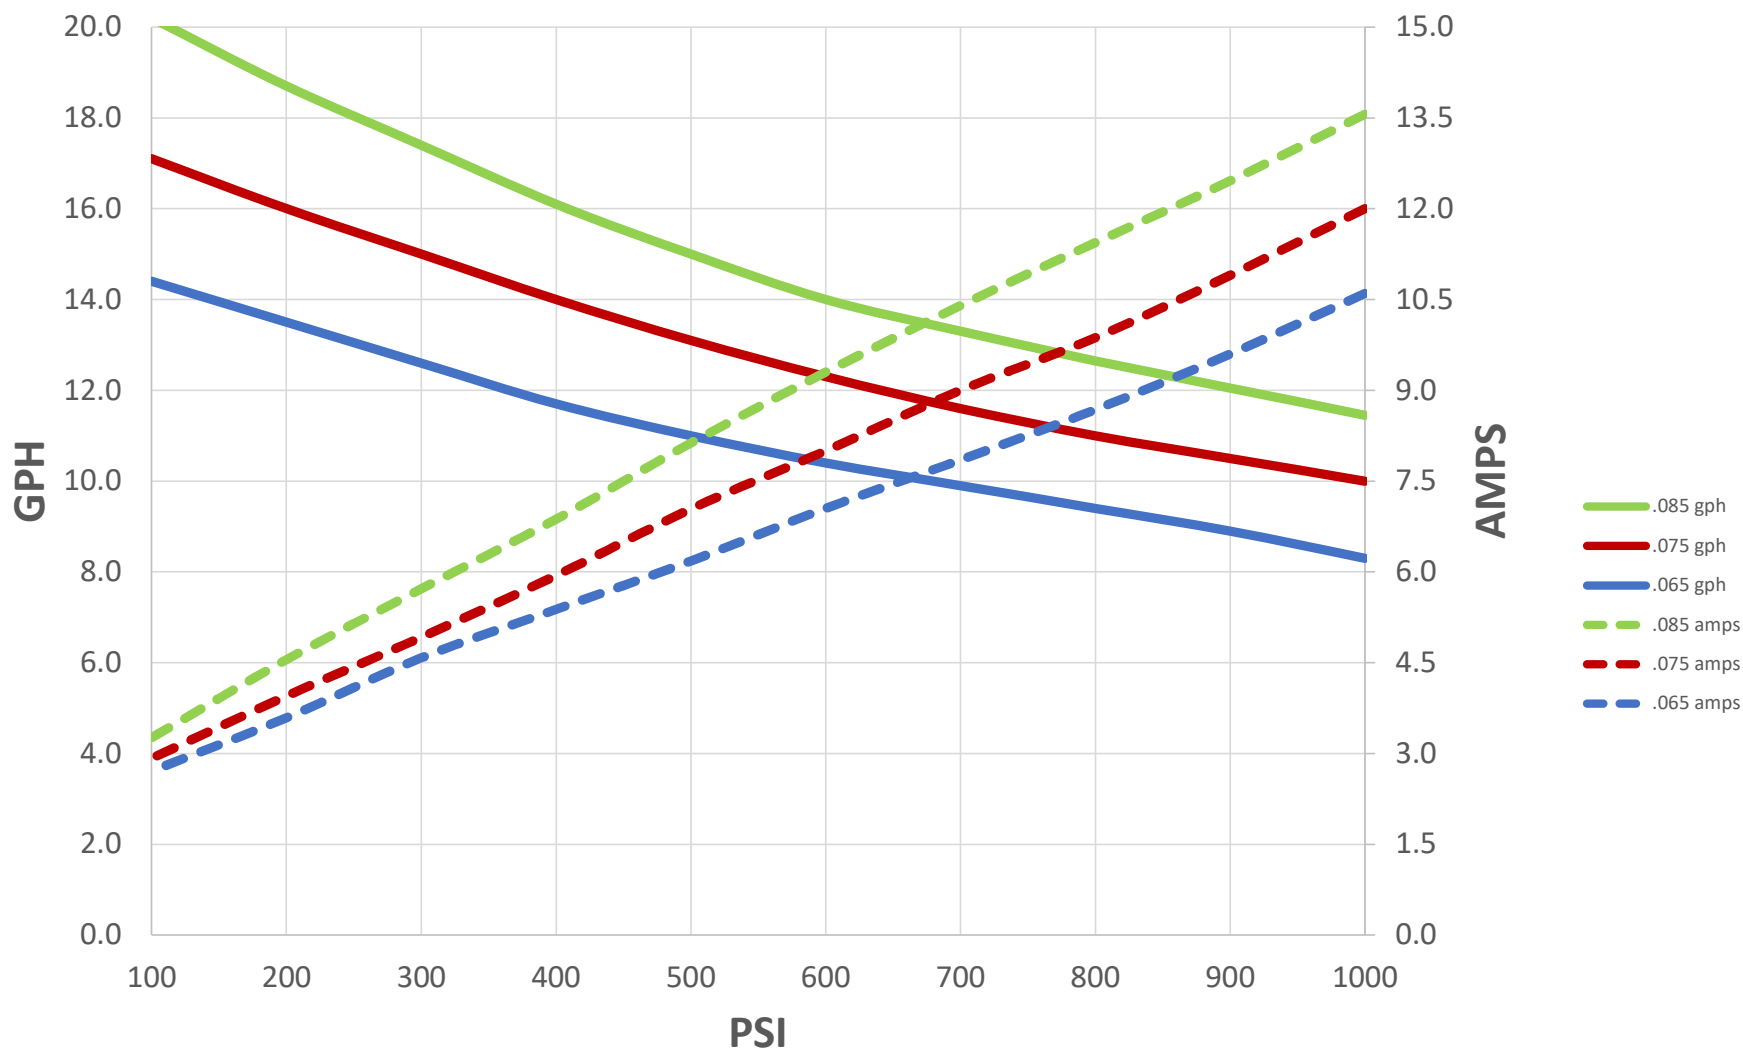

107SS-12VDC Performance

Data recorded pumping water at room temperature and fully charged battery at 13VDC.
Performance will vary with voltage fluctuations, application, and mfg tolerances. Copyright
Pumptec Inc. 2020