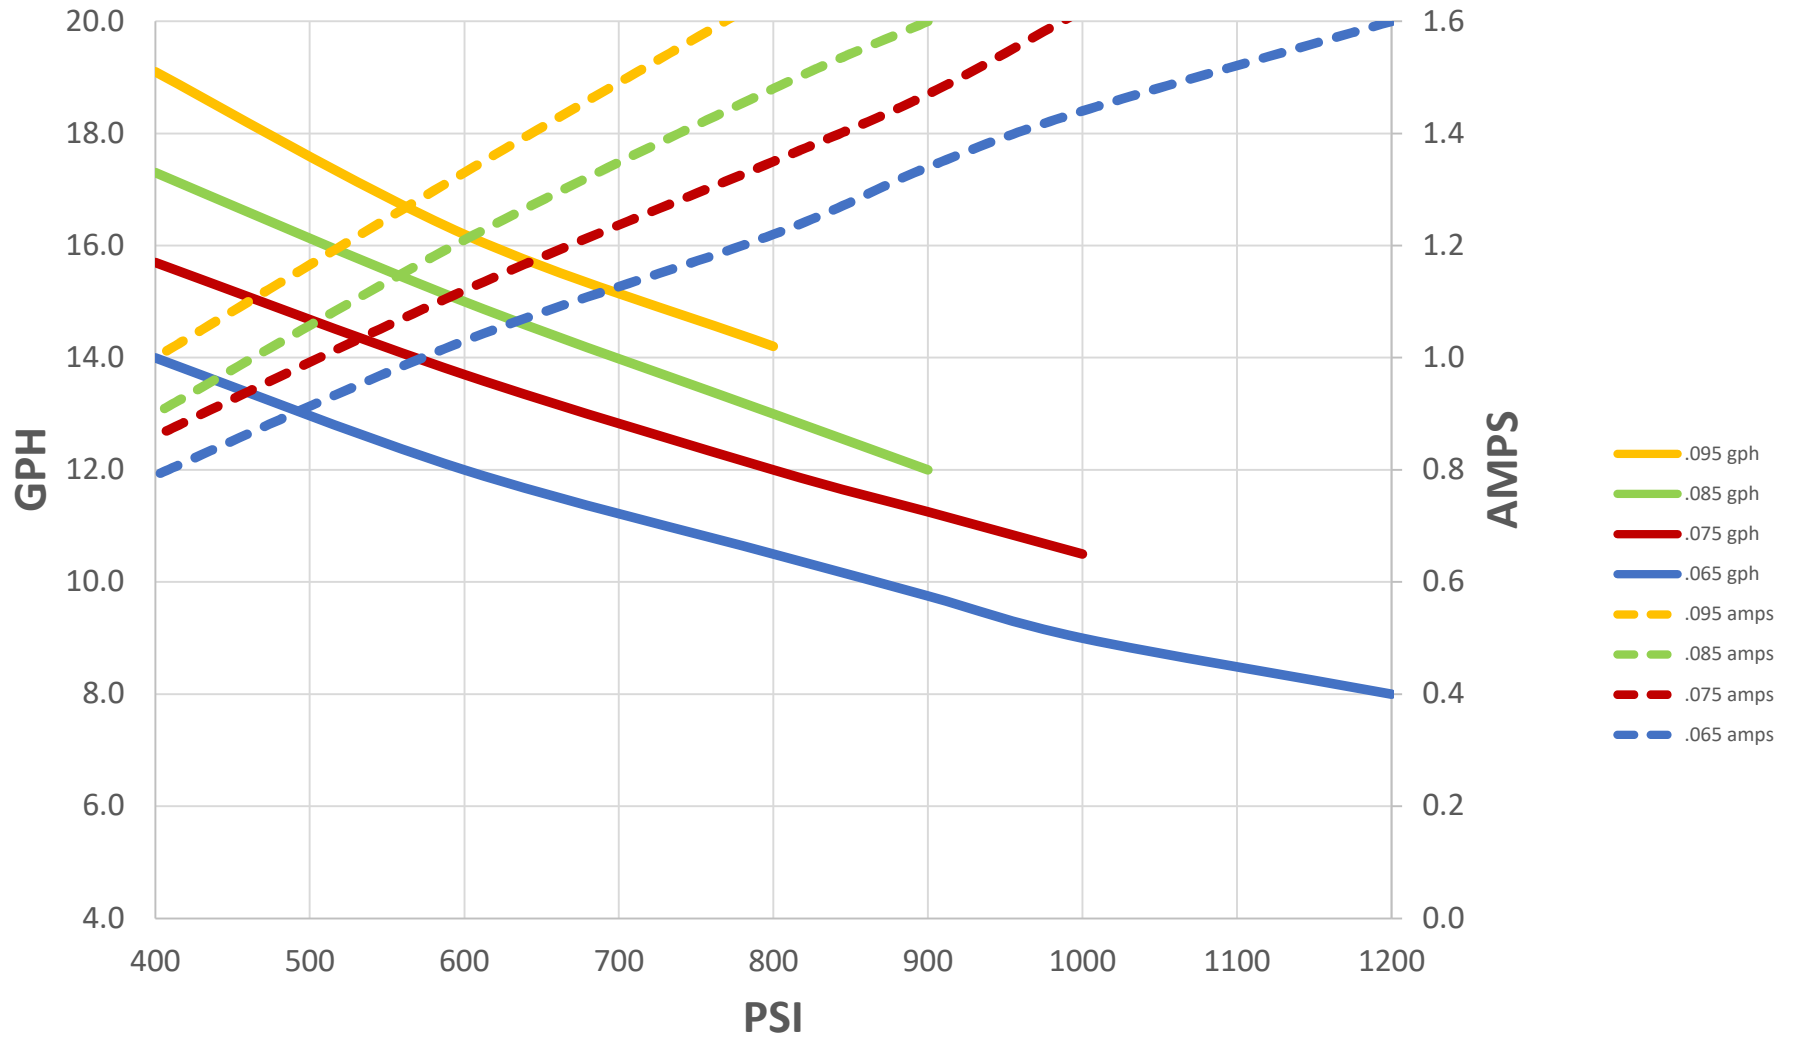

107SS-120V PMDC Performance

Data recorded pumping water at room temperature and rectified 115VAC power. Performance will vary with voltage fluctuations, application, and mfg tolerances. Copyright Pumpteck Inc. 2020