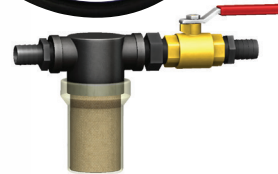

## PUMPTEC

WHERE INNOVATION FLOWS

5 GPM

200 PSI

12VDC - 71Amps

Durable Ceramic Triplex Plungers

Run-Dry Seals

(P/N 81967 shown)

## Wash-Down and Fill

PumpTec's **New 308 Electric System** featuring 25% more impact force!

*Powerful high-flow cleaning - Refills tank quickly  
Includes 50ft hose, commercial spray gun, adjustable regulator with priming valve, fast fill valve and inlet filter*