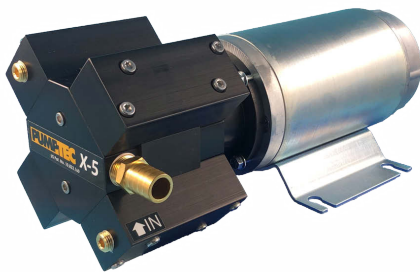

Wash-Down and Fill

PumpTec's **New 308 Electric System** featuring 25% more impact force!

*Powerful high-flow cleaning - Refills tank quickly
Includes 50ft hose, commercial spray gun, adjustable regulator with priming valve, fast fill valve and inlet filter*

Also available:
5gpm/100psi/43amps
Fills at 6gpm

(P/N 81561 shown)

Also available:
1.4gpm/700psi/71amps