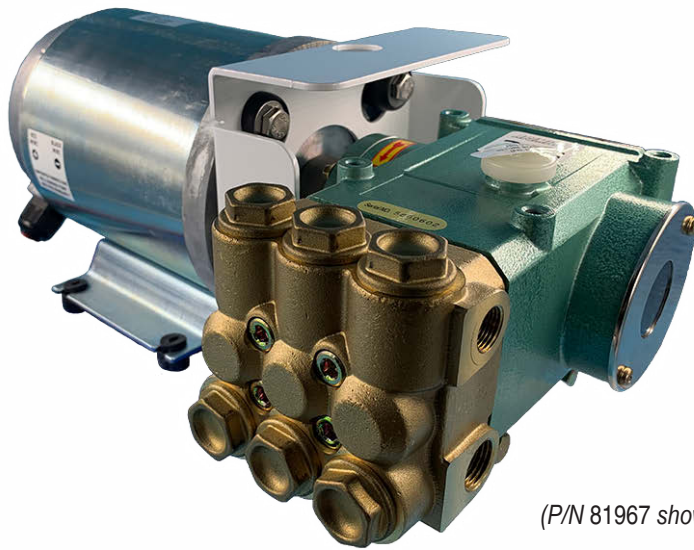

# 12VDC PORTABLE SANITATION PUMPS

## PUMPTEC

WHERE INNOVATION FLOWS

5 GPM

200 PSI

12VDC - 71Amps

Durable Ceramic Triplex Plungers

Run-Dry Seals

(P/N 81967 shown)

## Wash-Down and Fill

PumpTec's **New 308 Electric System** featuring 25% more impact force!

*Powerful high-flow cleaning - Refills tank quickly  
Includes 50ft hose, commercial spray gun, adjustable regulator with priming valve, fast fill valve and inlet filter*

Also available:  
5gpm/100psi/43amps  
Fills at 6gpm

(P/N 81561 shown)

Also available:  
1.4gpm/700psi/71amps

(P/N 80729 shown)

[www.pumptec.com](http://www.pumptec.com)  
[sglover@pumptec.com](mailto:sglover@pumptec.com)  
(763) 433-0303