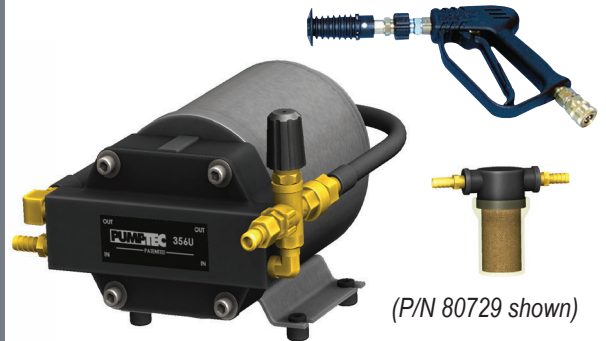

## PUMPTEC

WHERE INNOVATION FLOWS

5 GPM

200 PSI

12VDC - 71Amps

Durable Ceramic Triplex Plungers

Run-Dry Seals

(P/N 81967 shown)

## Wash-Down and Fill

PumpTec's **New 308 Electric System** featuring 25% more impact force!

*Powerful high-flow cleaning - Refills tank quickly  
Includes 50ft hose, commercial spray gun, adjustable regulator with priming valve, fast fill valve and inlet filter*

Also available:  
5gpm/100psi/43amps  
Fills at 6gpm

(P/N 81561 shown)

Also available:  
1.4gpm/700psi/71amps

(P/N 80729 shown)

[www.pumptec.com](http://www.pumptec.com)  
[sglover@pumptec.com](mailto:sglover@pumptec.com)  
(763) 433-0303