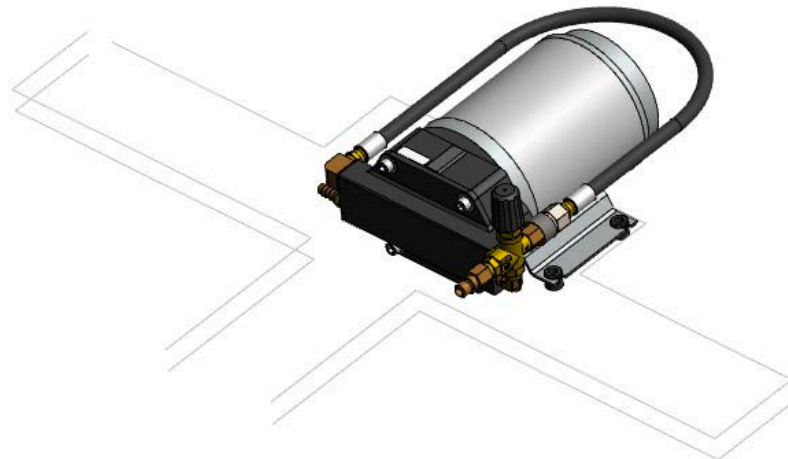

# PORTABLE SANITATION DROP-IN-ASSEMBLY

**PUMPTEC**

WHERE INNOVATION FLOWS

Engineered

to Perform

**Pumptec Drop-in-Assemblies provide durable, reliable and affordable performance for a wide range of portable sanitation applications.**