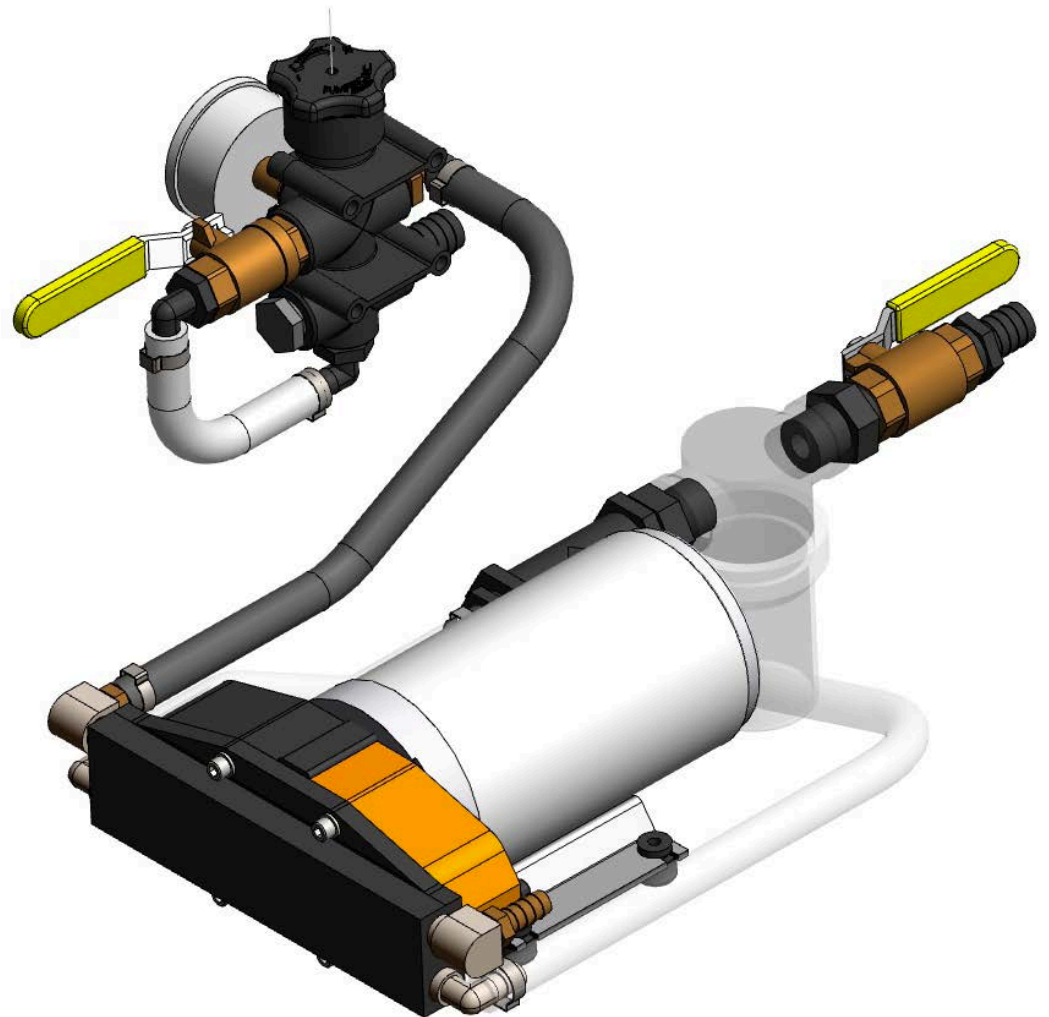

PEST CONTROL DROP-IN-ASSEMBLY

PUMPTEC

WHERE INNOVATION FLOWS

Engineered
to Perform

Pumptec Drop-in-Assemblies provide precise control and reliable operation for pest control spraying applications.

763-433-0303 • WWW.PUMPTEC.COM