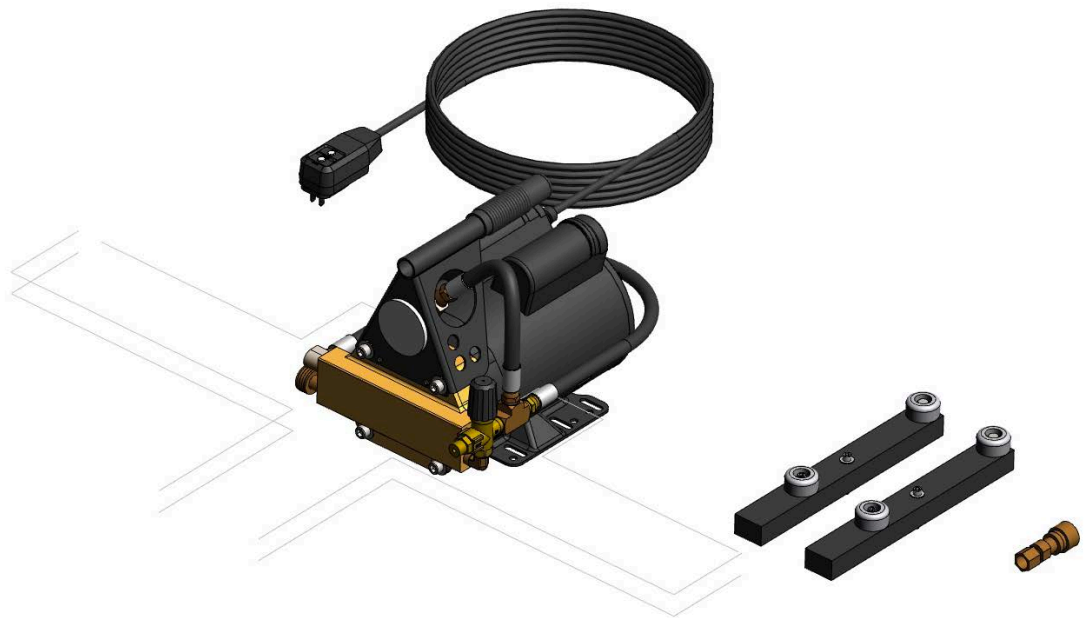

HARD SURFACE DROP-IN-ASSEMBLY

PUMPTEC

WHERE INNOVATION FLOWS

Engineered

for Reliable,

Long-Lasting

Performance

Pumptec Drop-in-Assemblies provide durable, reliable and affordable performance for a wide range of commercial hard surface cleaning equipment applications.