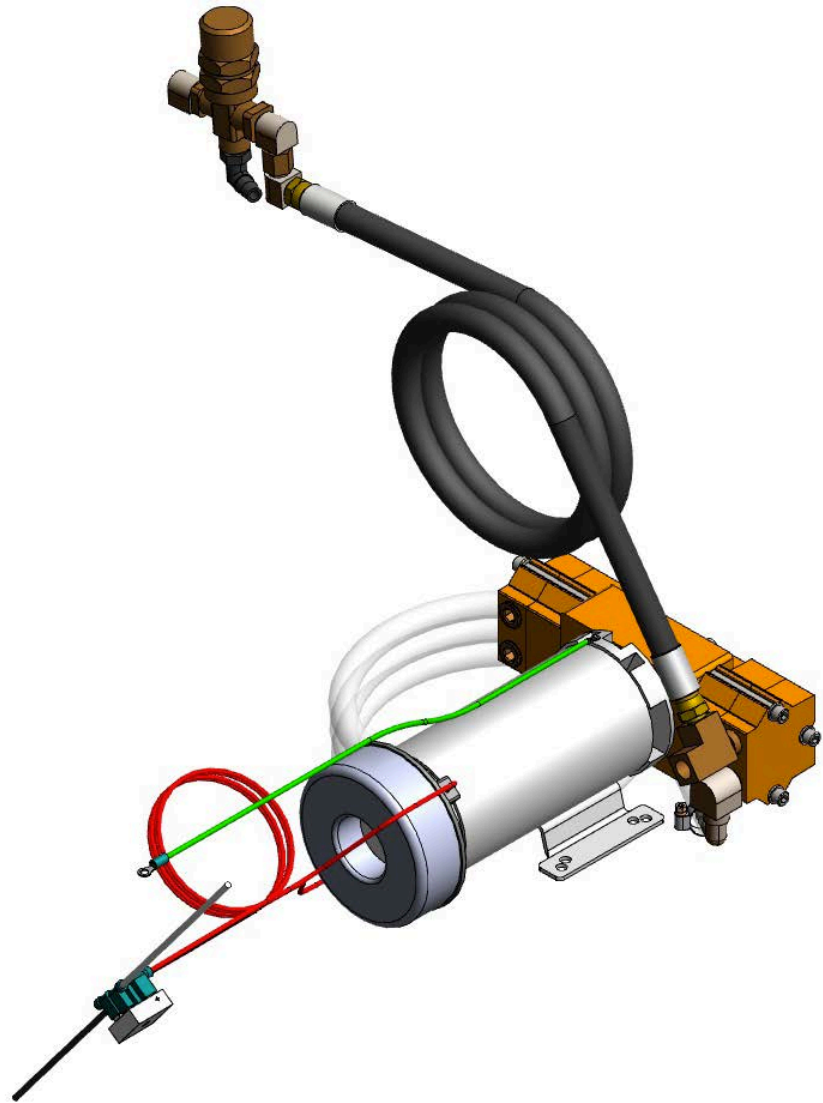

CARPET CLEANING DROP-IN-ASSEMBLY

PUMPTEC

WHERE INNOVATION FLOWS

Engineered

for Reliable,

Long-Lasting

Performance

Pumptec Drop-in-Assemblies provide durable, reliable and affordable performance for a wide range of commercial carpet cleaning equipment applications.