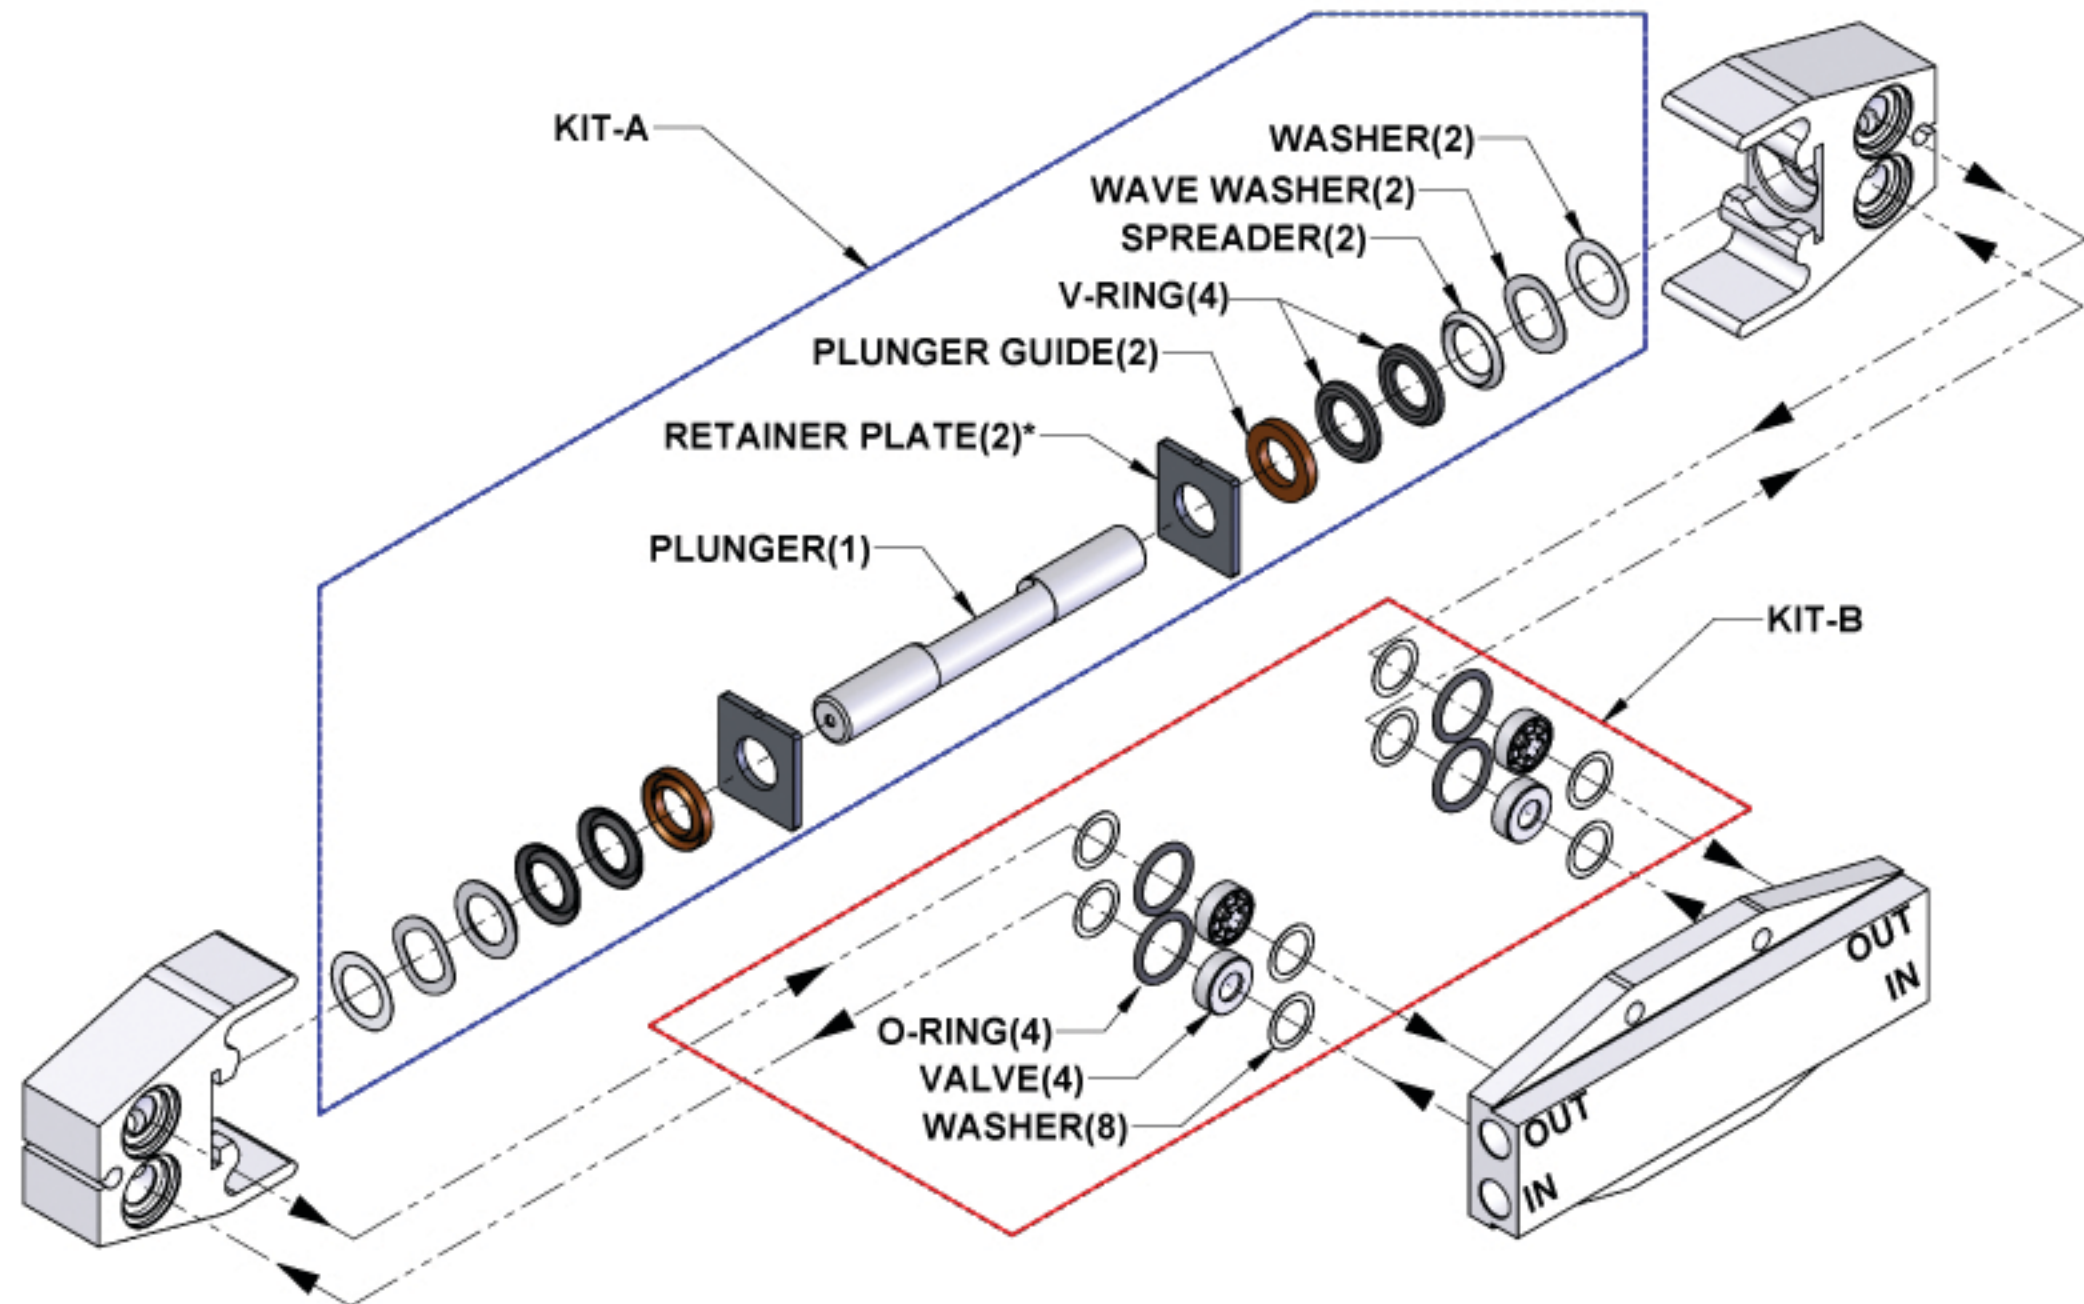

## 217 SCHEMATIC

	<u>PART NUMBER</u>	<u>DESCRIPTION</u>
<u>KIT-A</u>	10031	KIT-A, PLUNGER & SEALS, 217V, BUNA <b>RETAINER PLATES NOT INCLUDED IN KIT-A.</b>
<u>KIT-B</u>	10004	KIT-B, VALVE & SEALS, 217, FOR METAL POPPET VALVES, BUNA
<u>PUMP WITH MOUNTING BOLTS.</u>	60063	217V PUMP, BUNA, METAL POPPET VALVE, 4 - 1/4" PORTS, BLACK <b>CAM BEARING &amp; MOTOR NOT INCLUDED.</b>