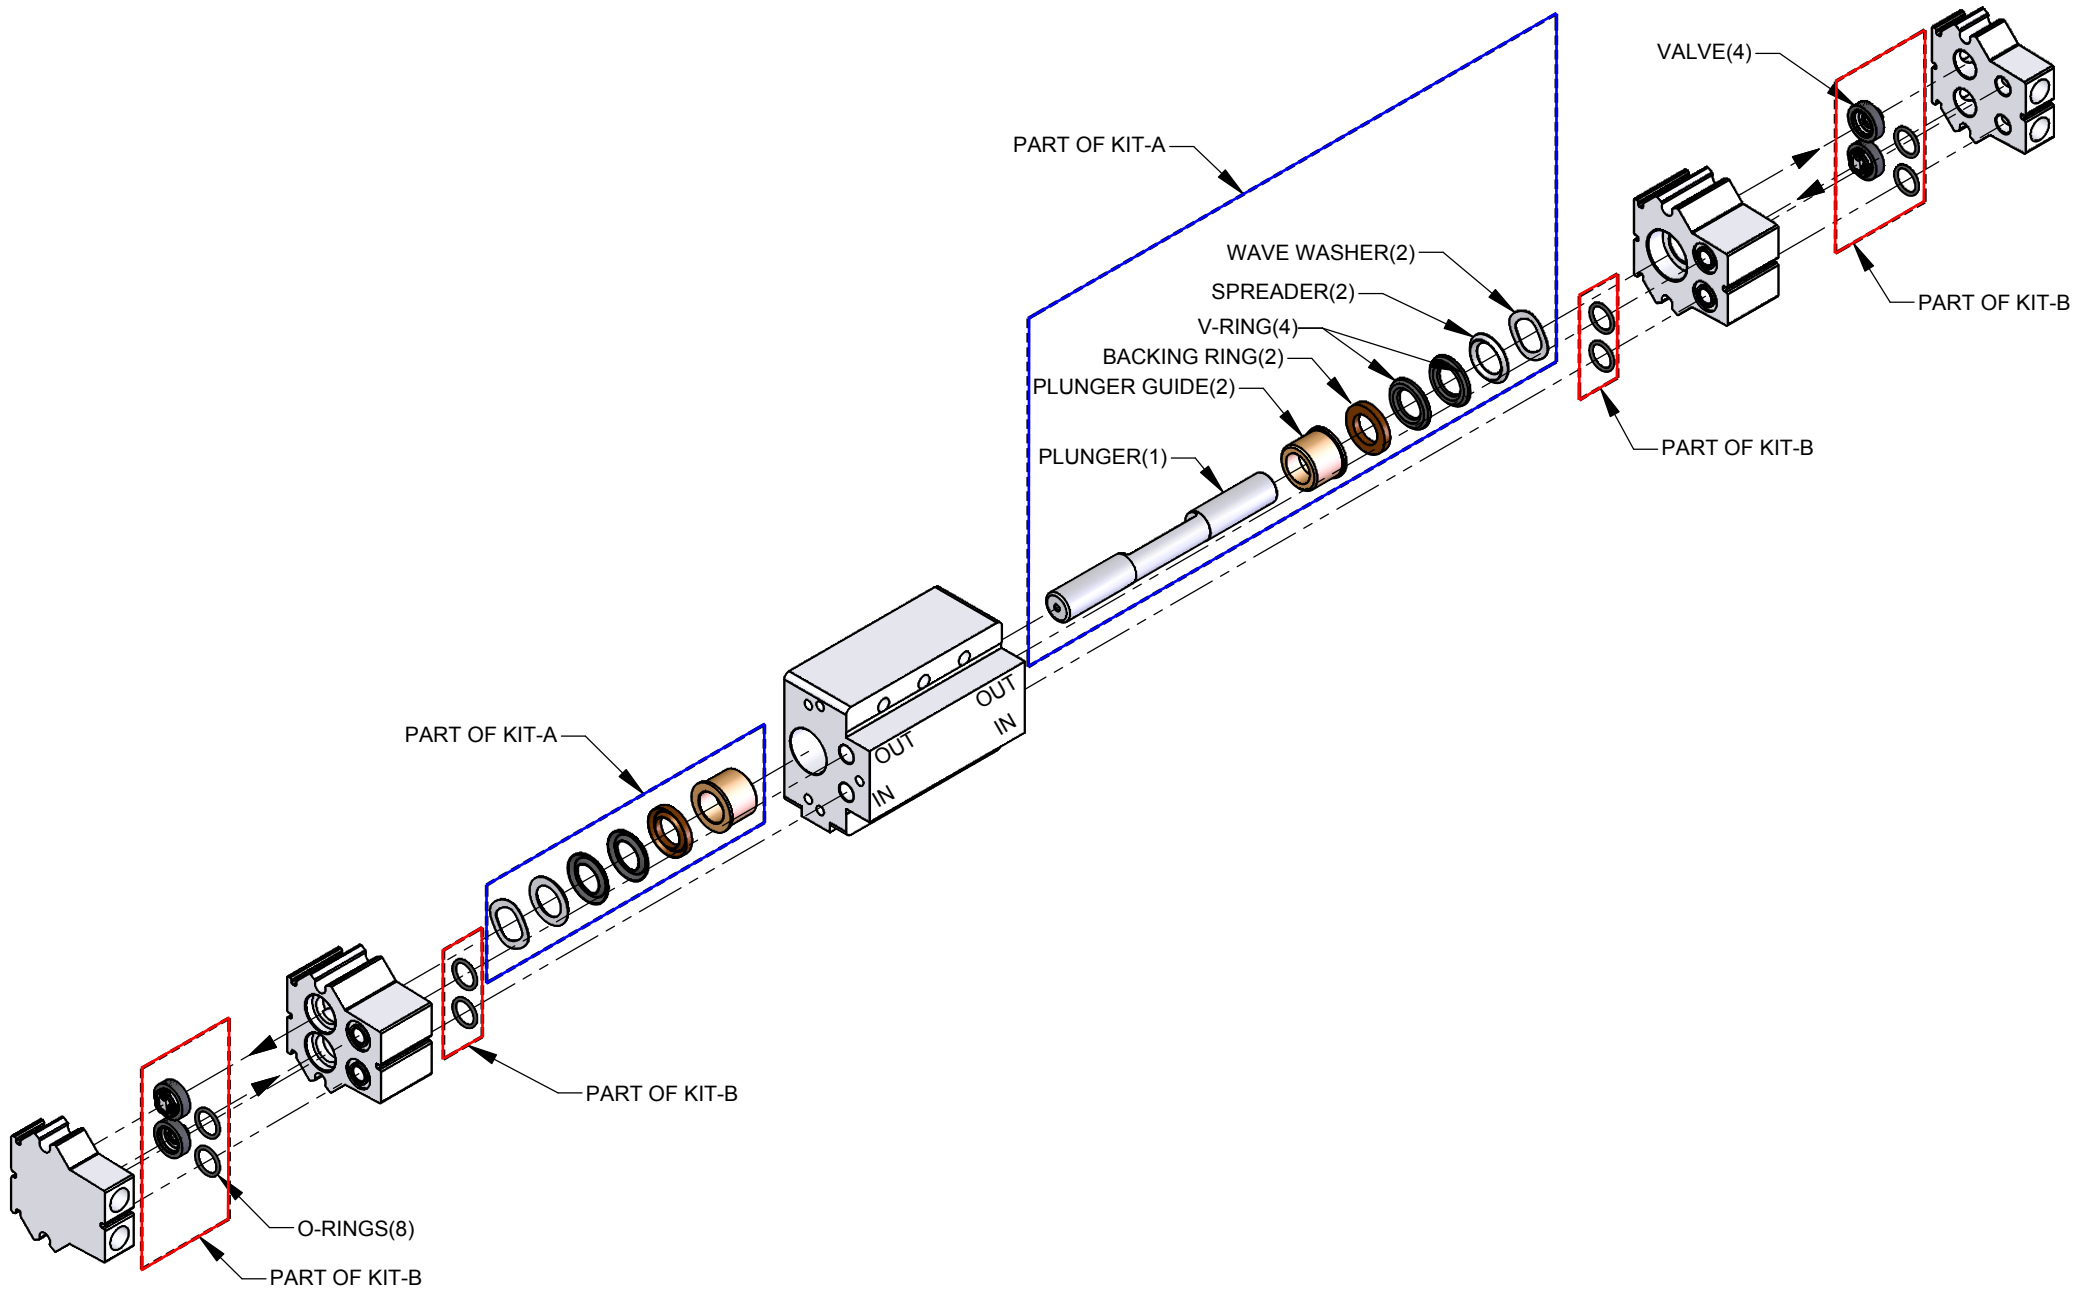

204V SCHEMATIC

PART NUMBER DESCRIPTION

KIT-A

10003	KIT-A, PLUNGER & SEALS, 204V/205V, BUNA
-------	---

KIT-B

10024	KIT-B, VALVE & SEALS, 204V, FOR A VALVES
-------	--

PUMP WITH MOUNTING BOLTS

60029	204V PUMP ONLY, BUNA, A-VALVE, 4 - 1/4" PORTS, BLACK
-------	--

60030	204V PUMP ONLY, BUNA, A-VALVE, 6 - 1/4" PORTS, BLACK
-------	--

CAM BEARING & MOTOR NOT INCLUDED