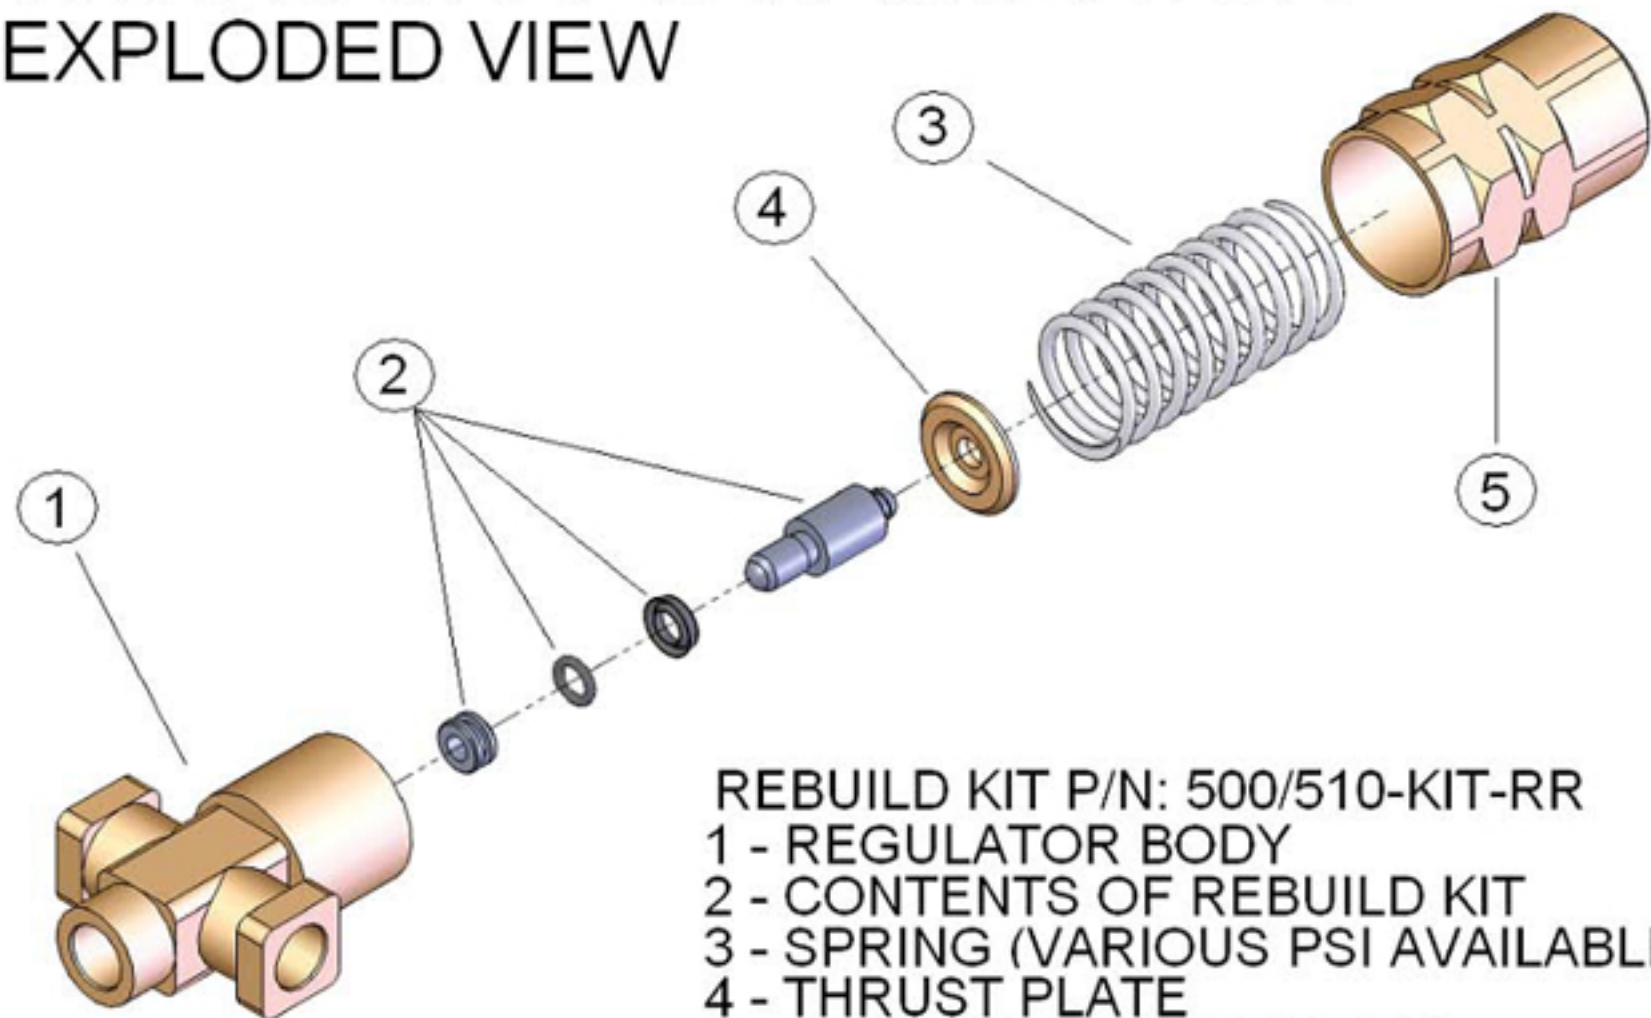

500/510 SERIES REGULATOR

EXPLODED VIEW

- REBUILD KIT P/N: 500/510-KIT-RR
- 1 - REGULATOR BODY
 - 2 - CONTENTS OF REBUILD KIT
 - 3 - SPRING (VARIOUS PSI AVAILABLE)
 - 4 - THRUST PLATE
 - 5 - ADJUSTABLE BRASS CAP