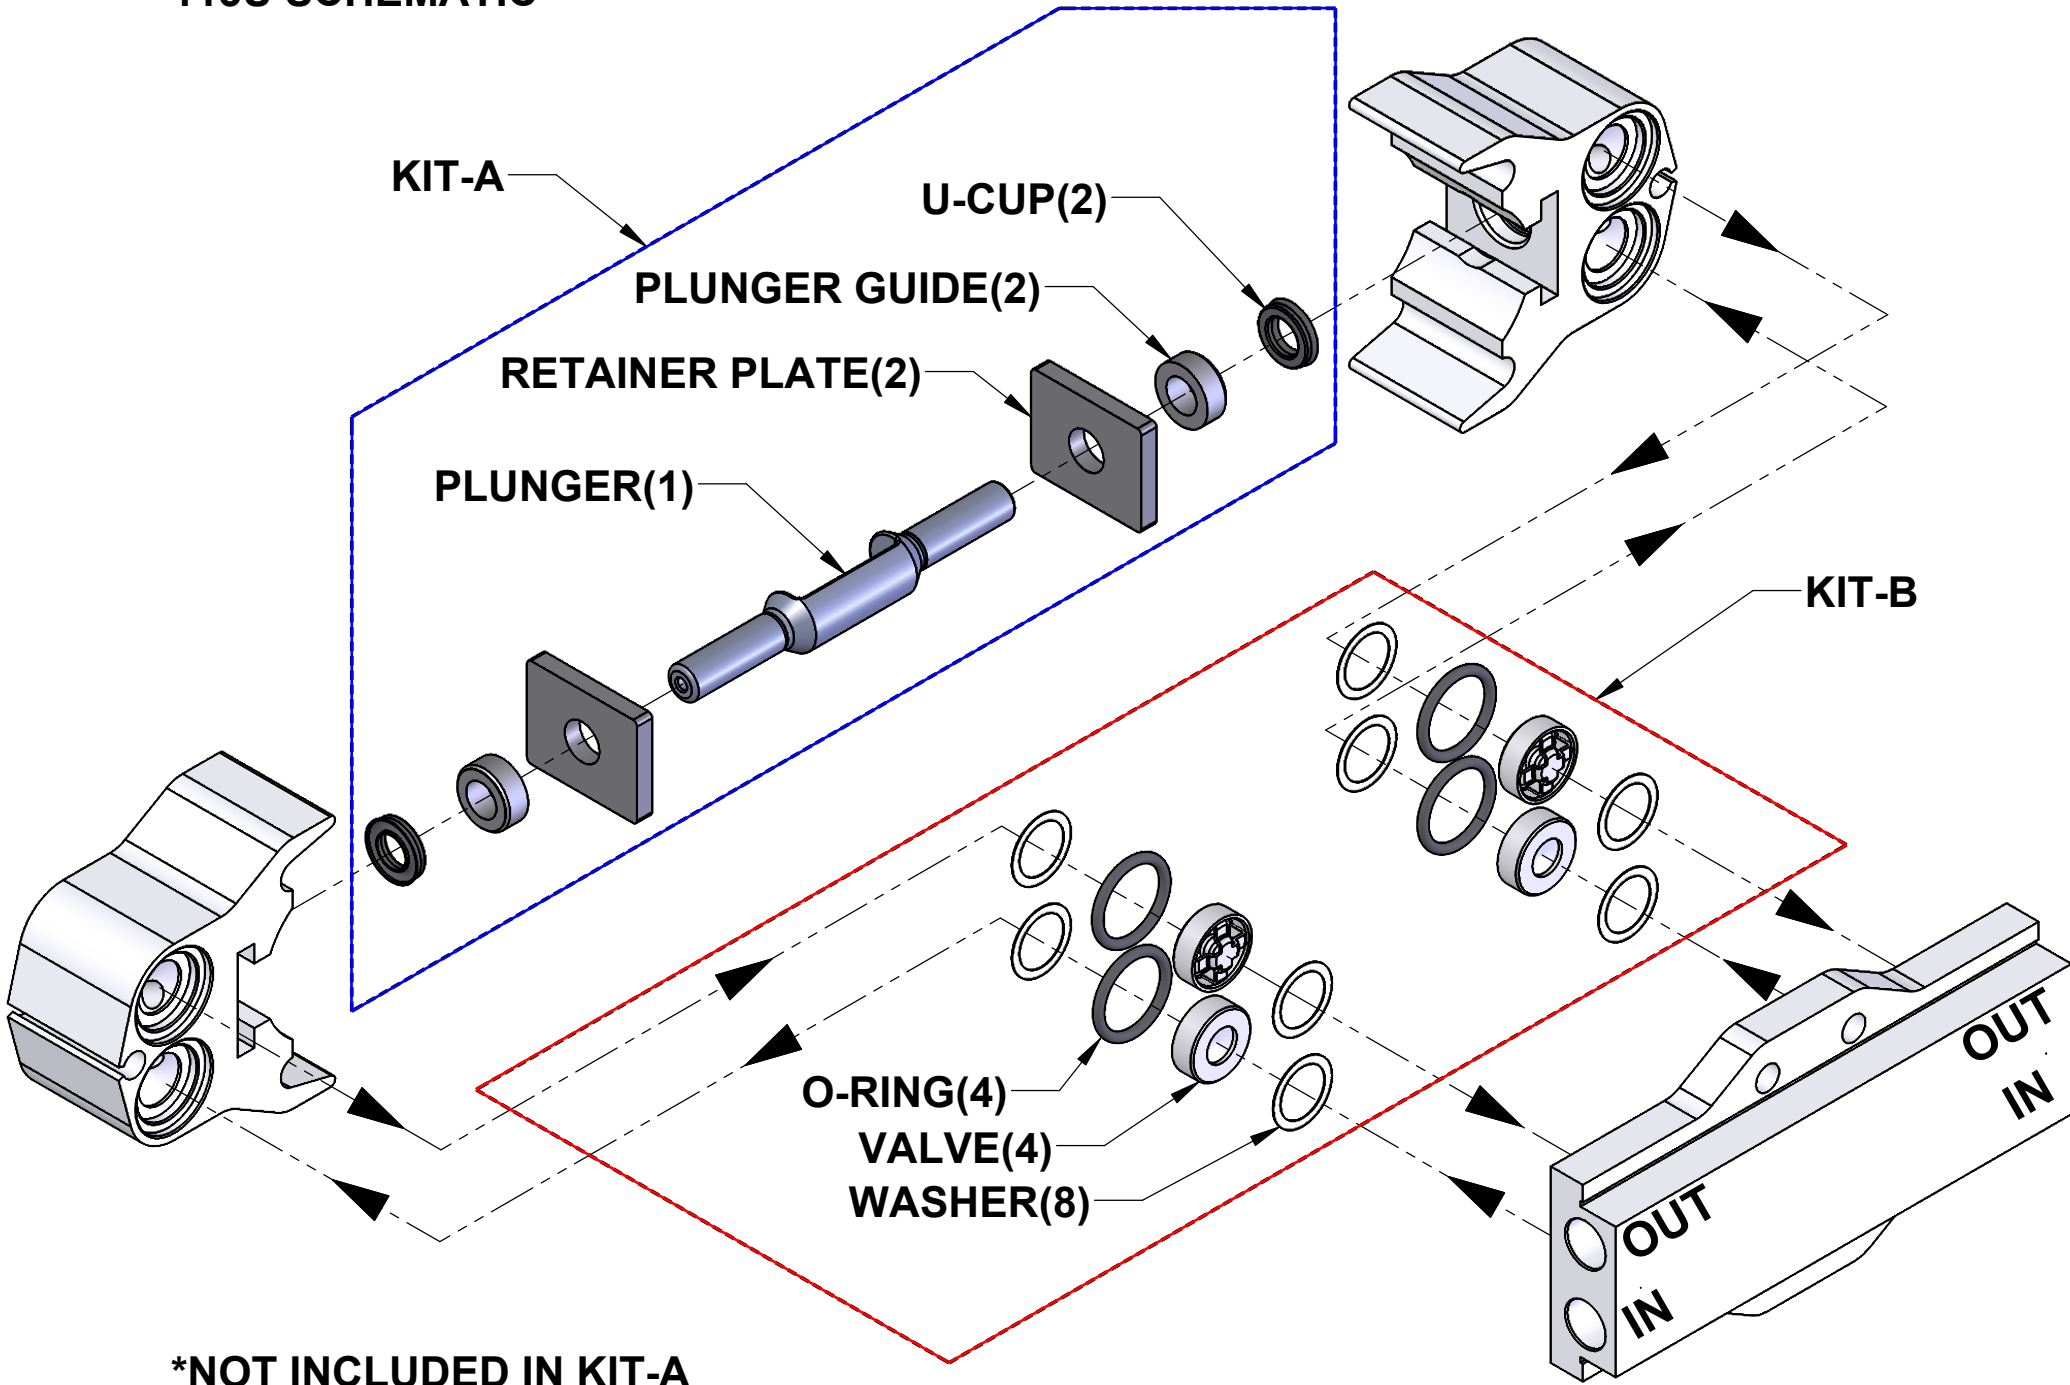

# 113U SCHEMATIC

**\*NOT INCLUDED IN KIT-A**

PART NUMBER DESCRIPTION

KIT-A

10011 KIT-A, PLUNGER & SEALS, 113U

---

**RETAINER PLATES NOT INCLUDED IN KIT-A.**

KIT-B

10004 KIT-B, VALVE & SEALS, 112/113, FOR METAL POPPET VALVES, BUNA

---

PUMP WITH MOUNTING BOLTS.

60019 113U PUMP W/ REG, BUNA, METAL POPPET VALVE, 4-1/4" PORTS, GREY

---

60061 113U PUMP ONLY, BUNA, METAL POPPET VALVE, 4-1/4" PORTS, GREY

---

**CAM BEARING & MOTOR NOT INCLUDED.**